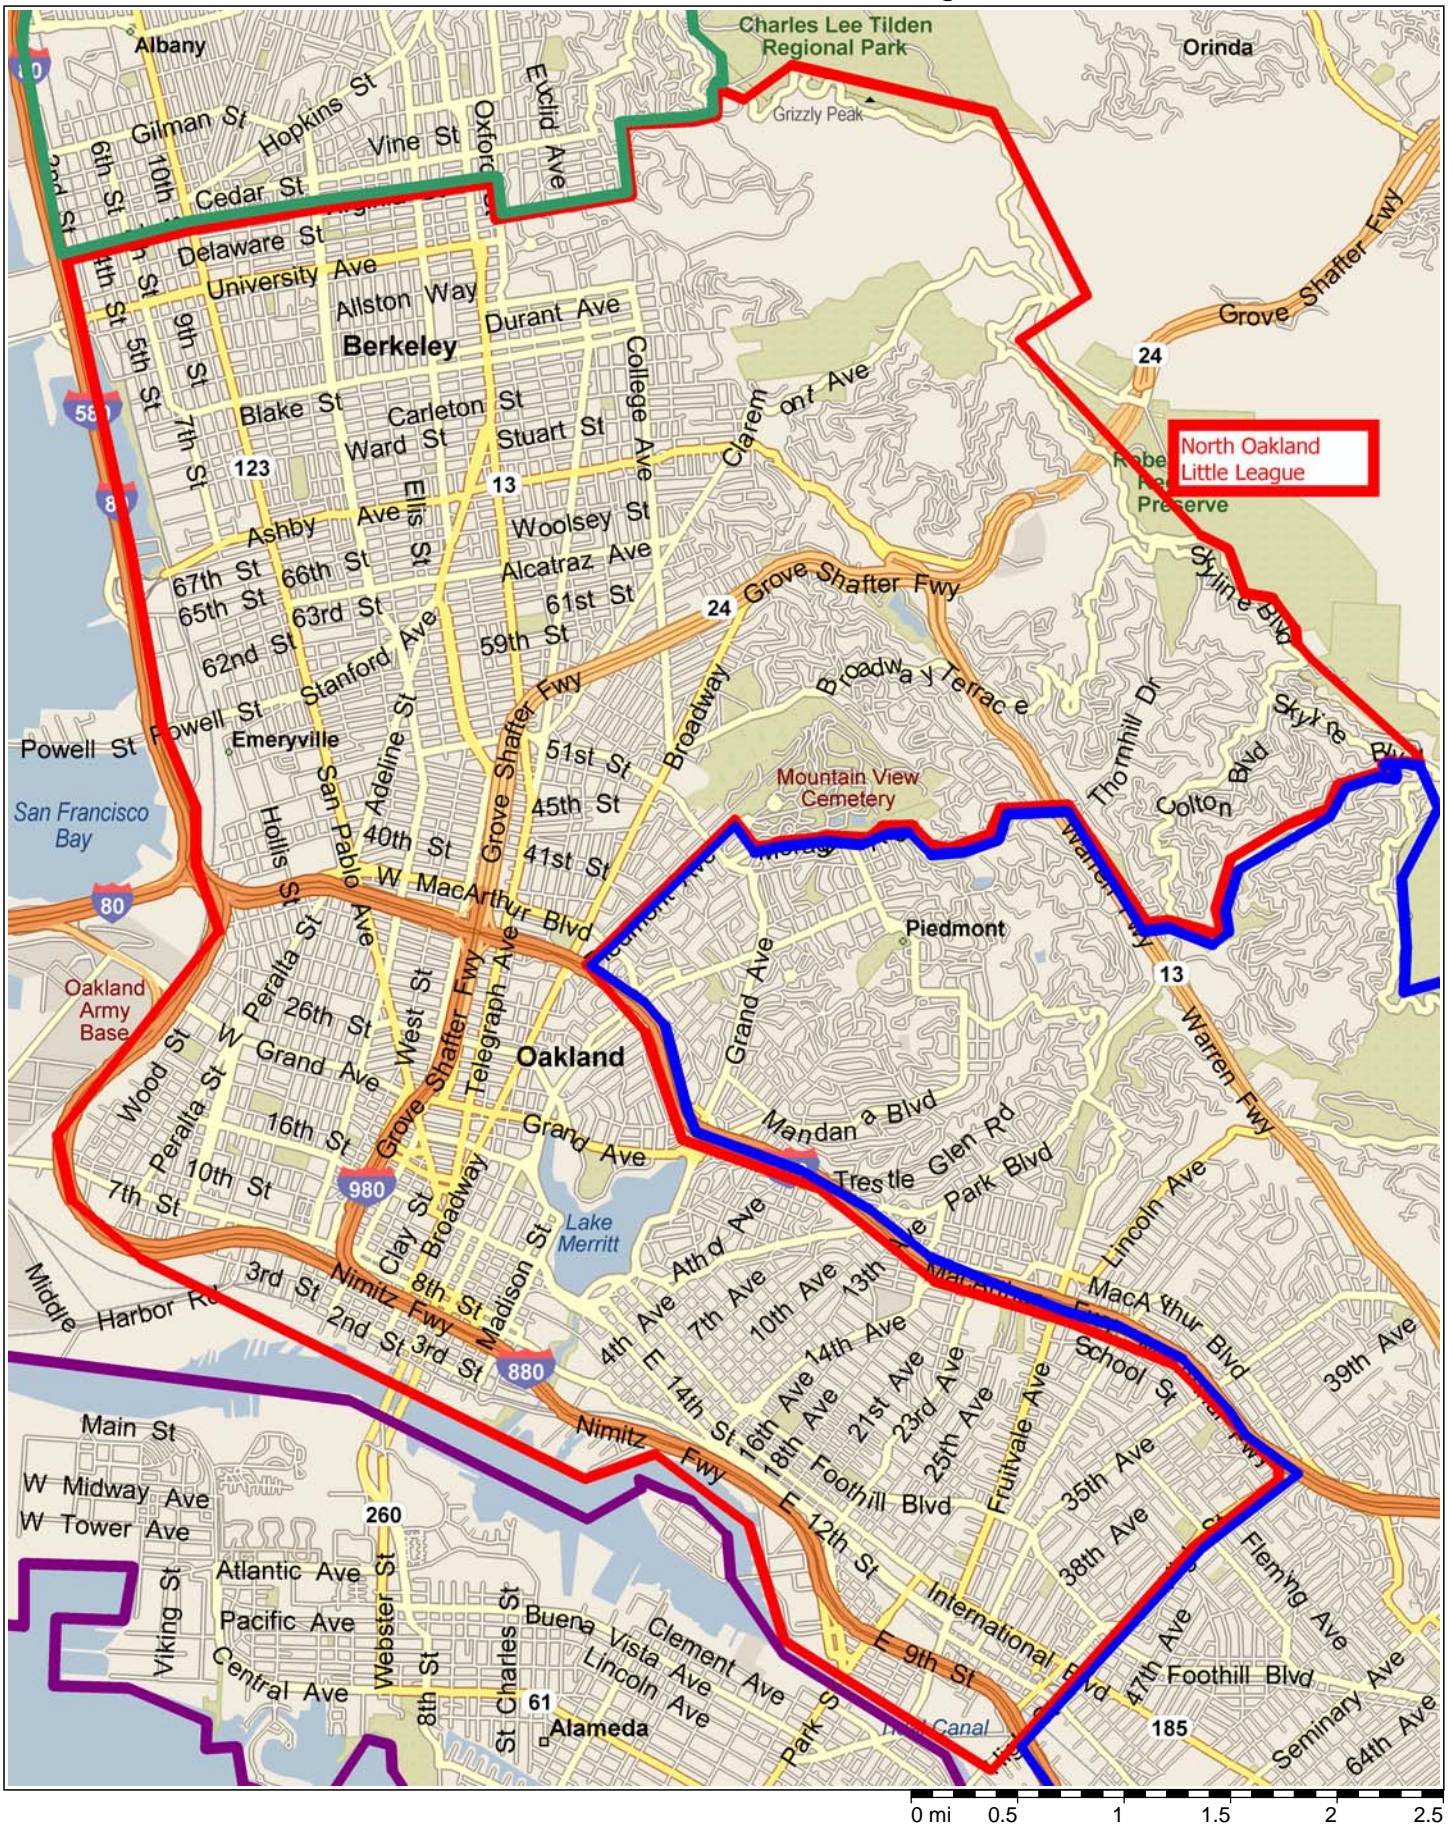

Calif D4 North Oakland Little League 08

0 mi 0.5 1 1.5 2 2.5