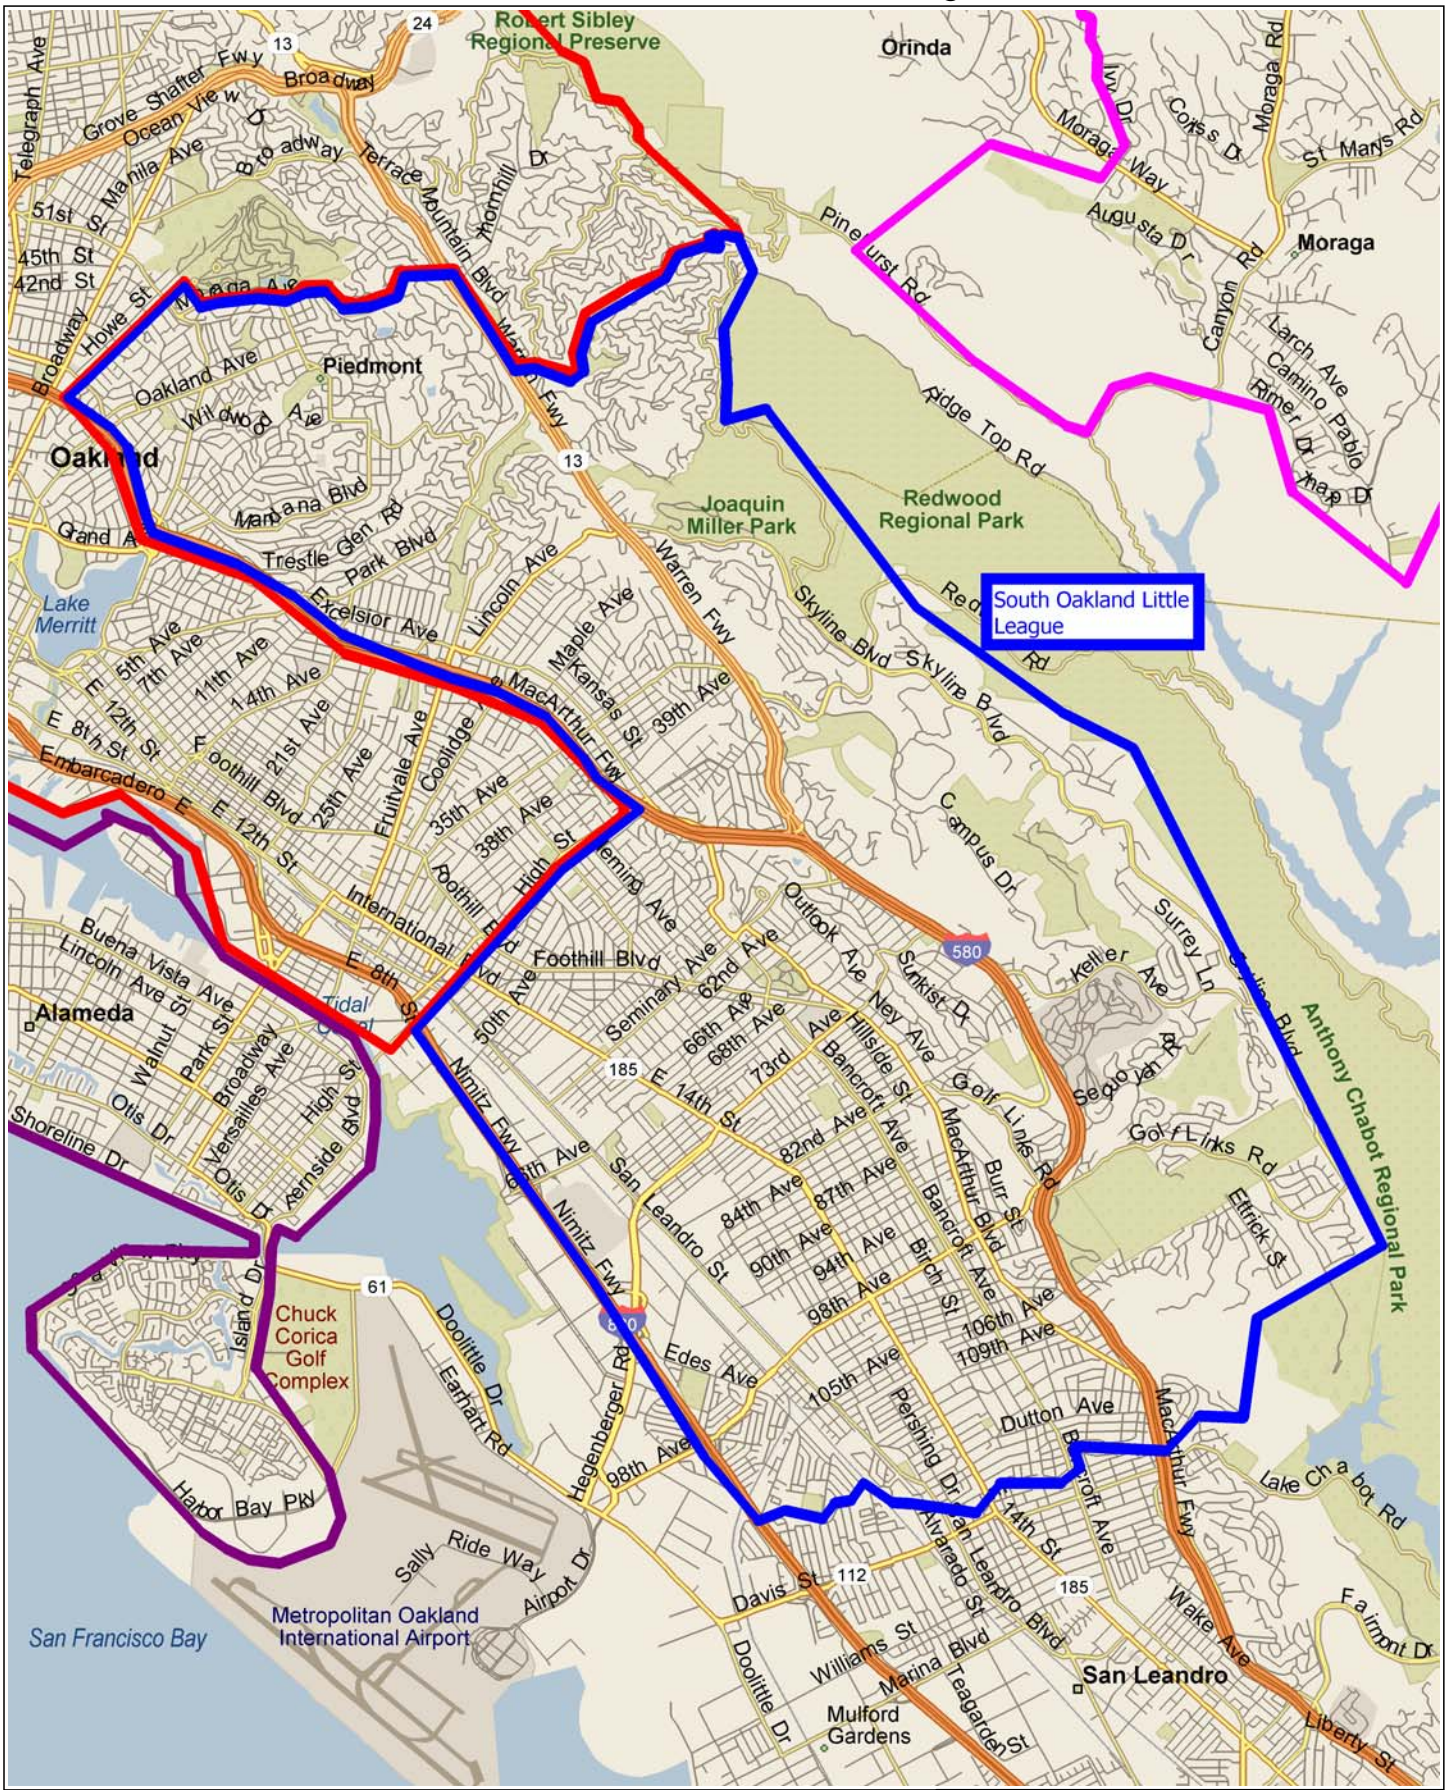

# Calif D4 South Oakland Little League 08

0 mi 1 2 3