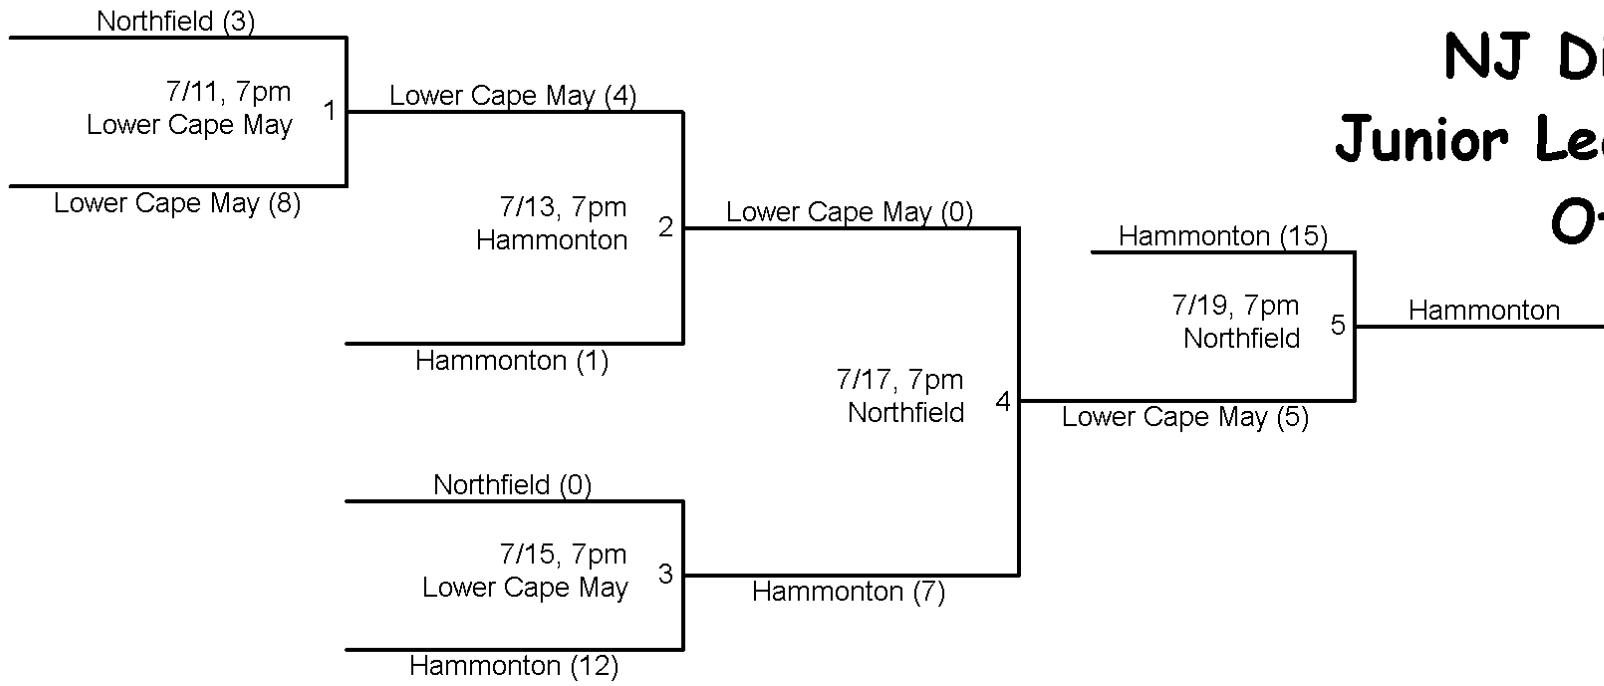

2010 NJ District 16 Junior League Softball Official

**Host, Winning And Losing Teams
Call in scores to 609-597-4189**

Each team to supply 1 Softball