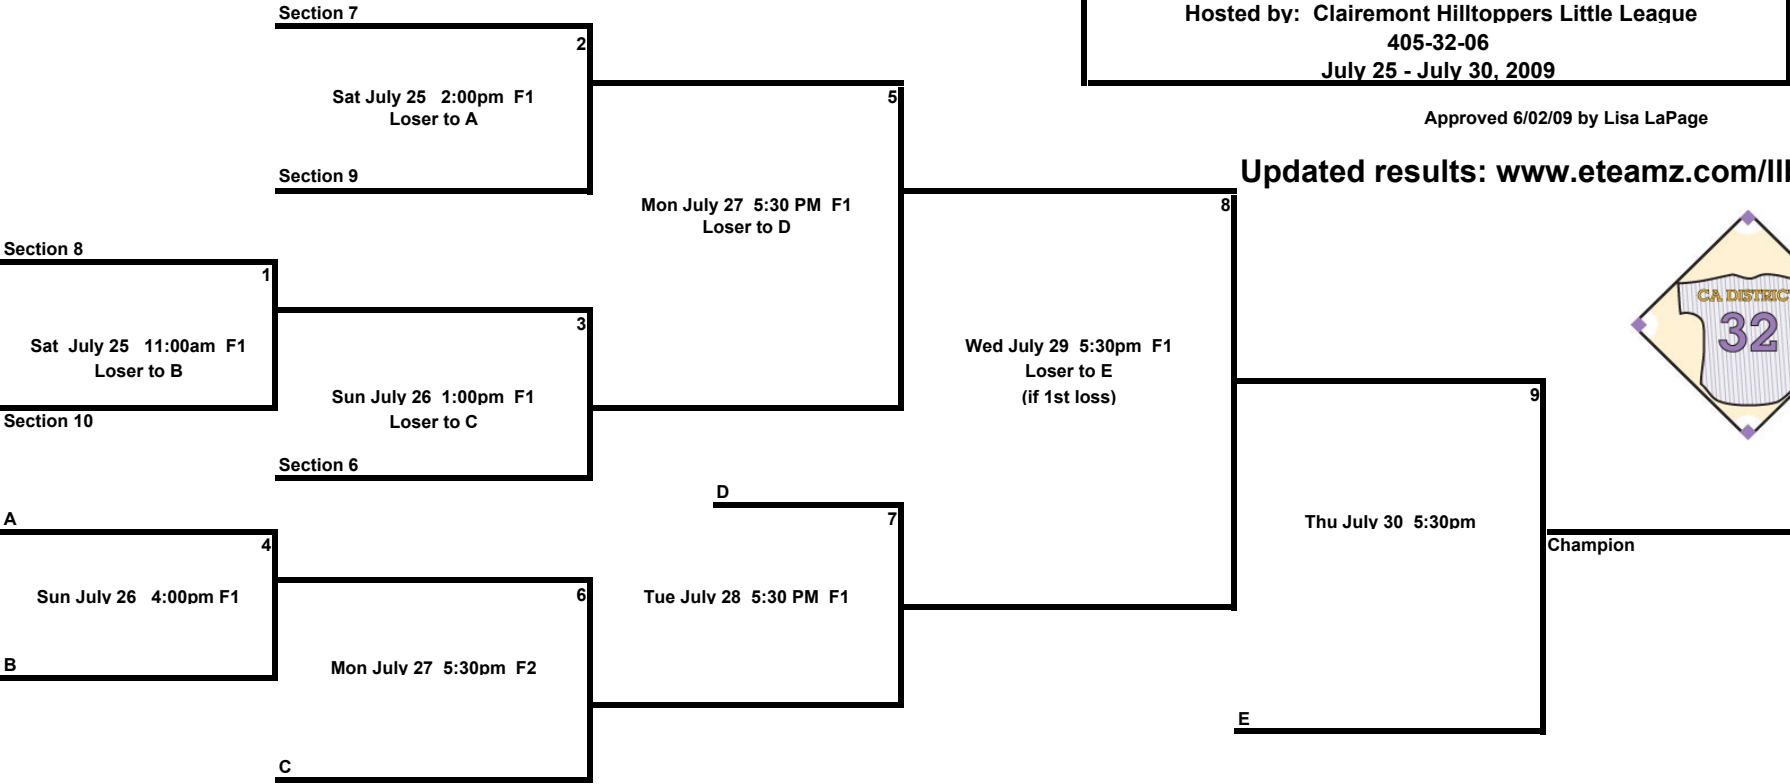

2009 Little League (11/12 year olds) Sub-Division All Stars
Hosted by: Clairemont Hilltoppers Little League
405-32-06
July 25 - July 30, 2009

Approved 6/02/09 by Lisa LaPage

Updated results: www.eteamz.com/llbbca32

I-5 to 52 East or I-805 or I-163 to 52 West - From Hwy. 52:
 Take Clairemont Mesa/Regents Road exit - Turn south on Clairemont Mesa Blvd.
 Head up hill Stay on Cl. Mesa Blvd. through light at top of hill (Luna) and go to next light (Moraga Ave.)
 Turn right on Moraga Ave. and go approx. 1/3 mile to Moraga Court Turn right on Moraga Ct