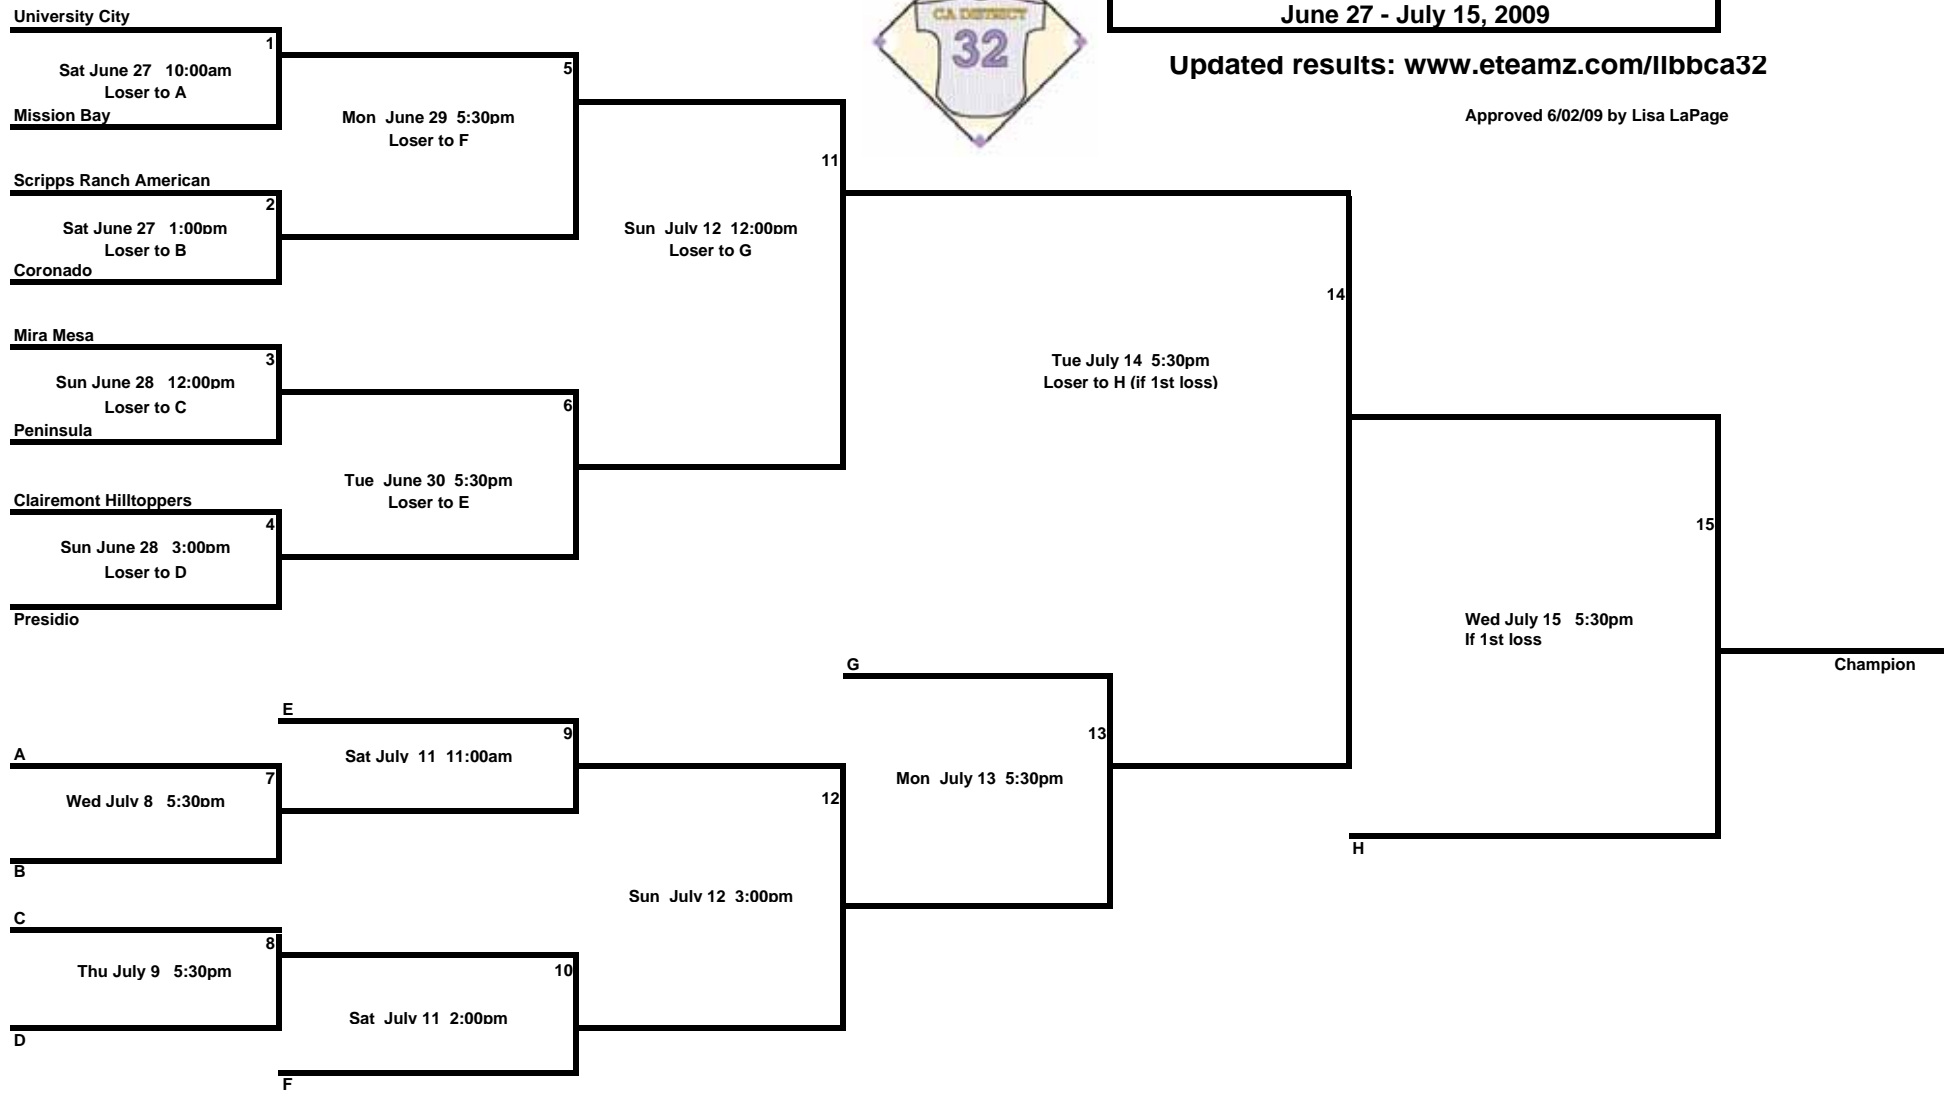

2009 District 32 Junior All Stars
Hosted by: University City Little League
405-32-15
June 27 - July 15, 2009

Updated results: www.eteamz.com/llbca32

Approved 6/02/09 by Lisa LaPage