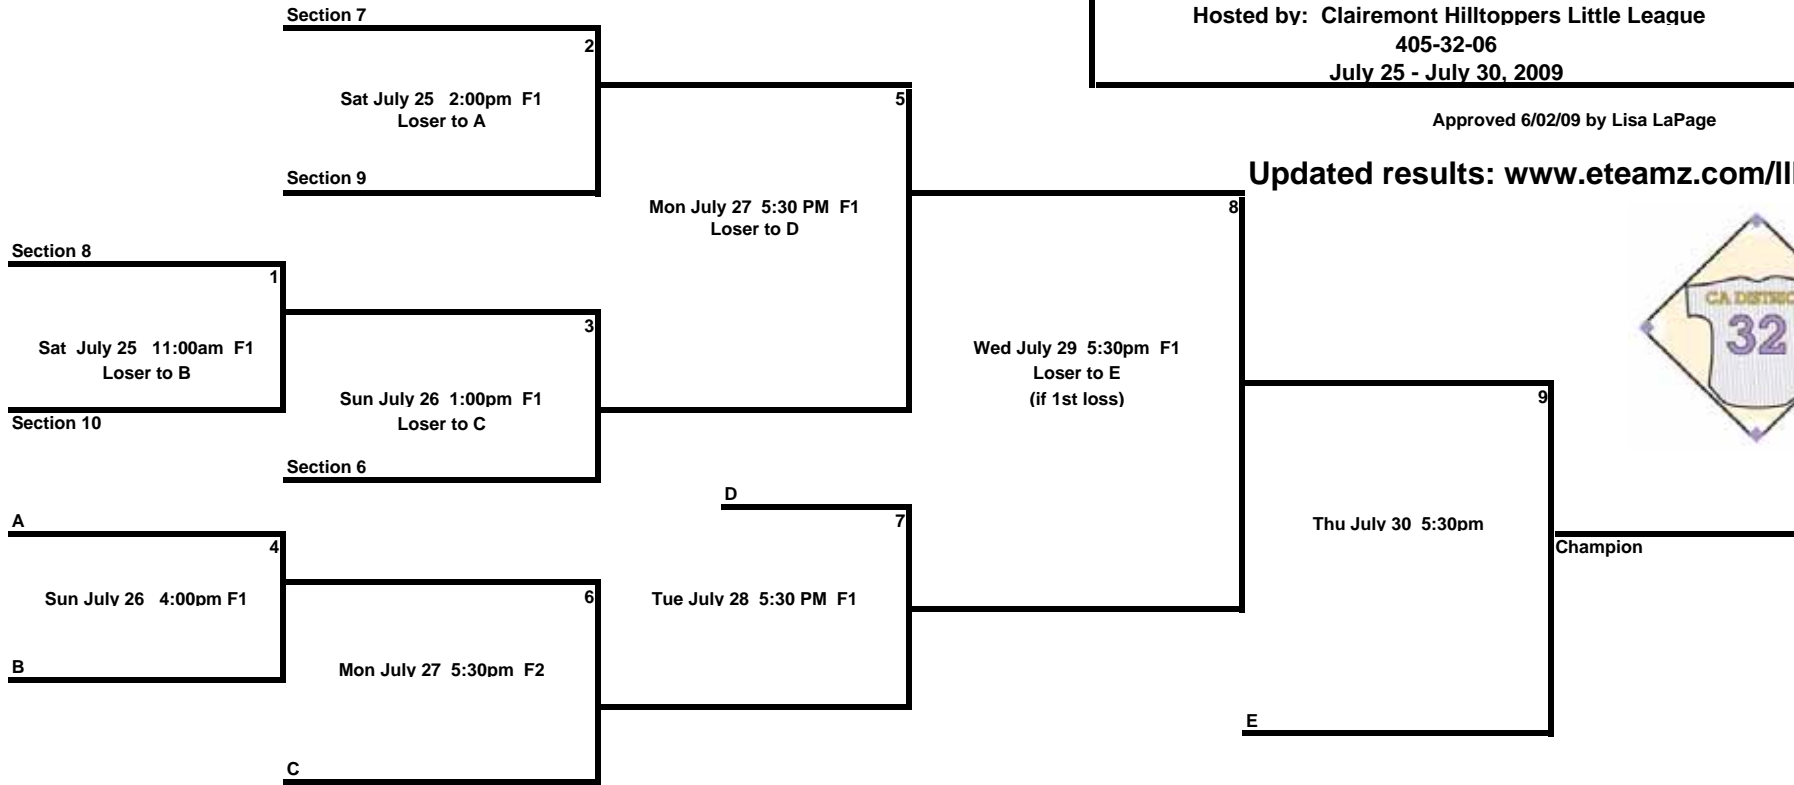

2009 Little League (11/12 year olds) Sub-Division All Stars
Hosted by: Clairemont Hilltoppers Little League
405-32-06
July 25 - July 30, 2009

Approved 6/02/09 by Lisa LaPage

Updated results: www.eteamz.com/lbbca32

I-5 to 52 East or I-805 or I-163 to 52 West - From Hwy. 52:
Take Clairemont Mesa/Regents Road exit - Turn south on Clairemont Mesa Blvd.
Head up hill Stay on Cl. Mesa Blvd. through light at top of hill (Luna) and go to next light (Moraga Ave.)
Turn right on Moraga Ave. and go approx. 1/3 mile to Moraga Court Turn right on Moraga Ct