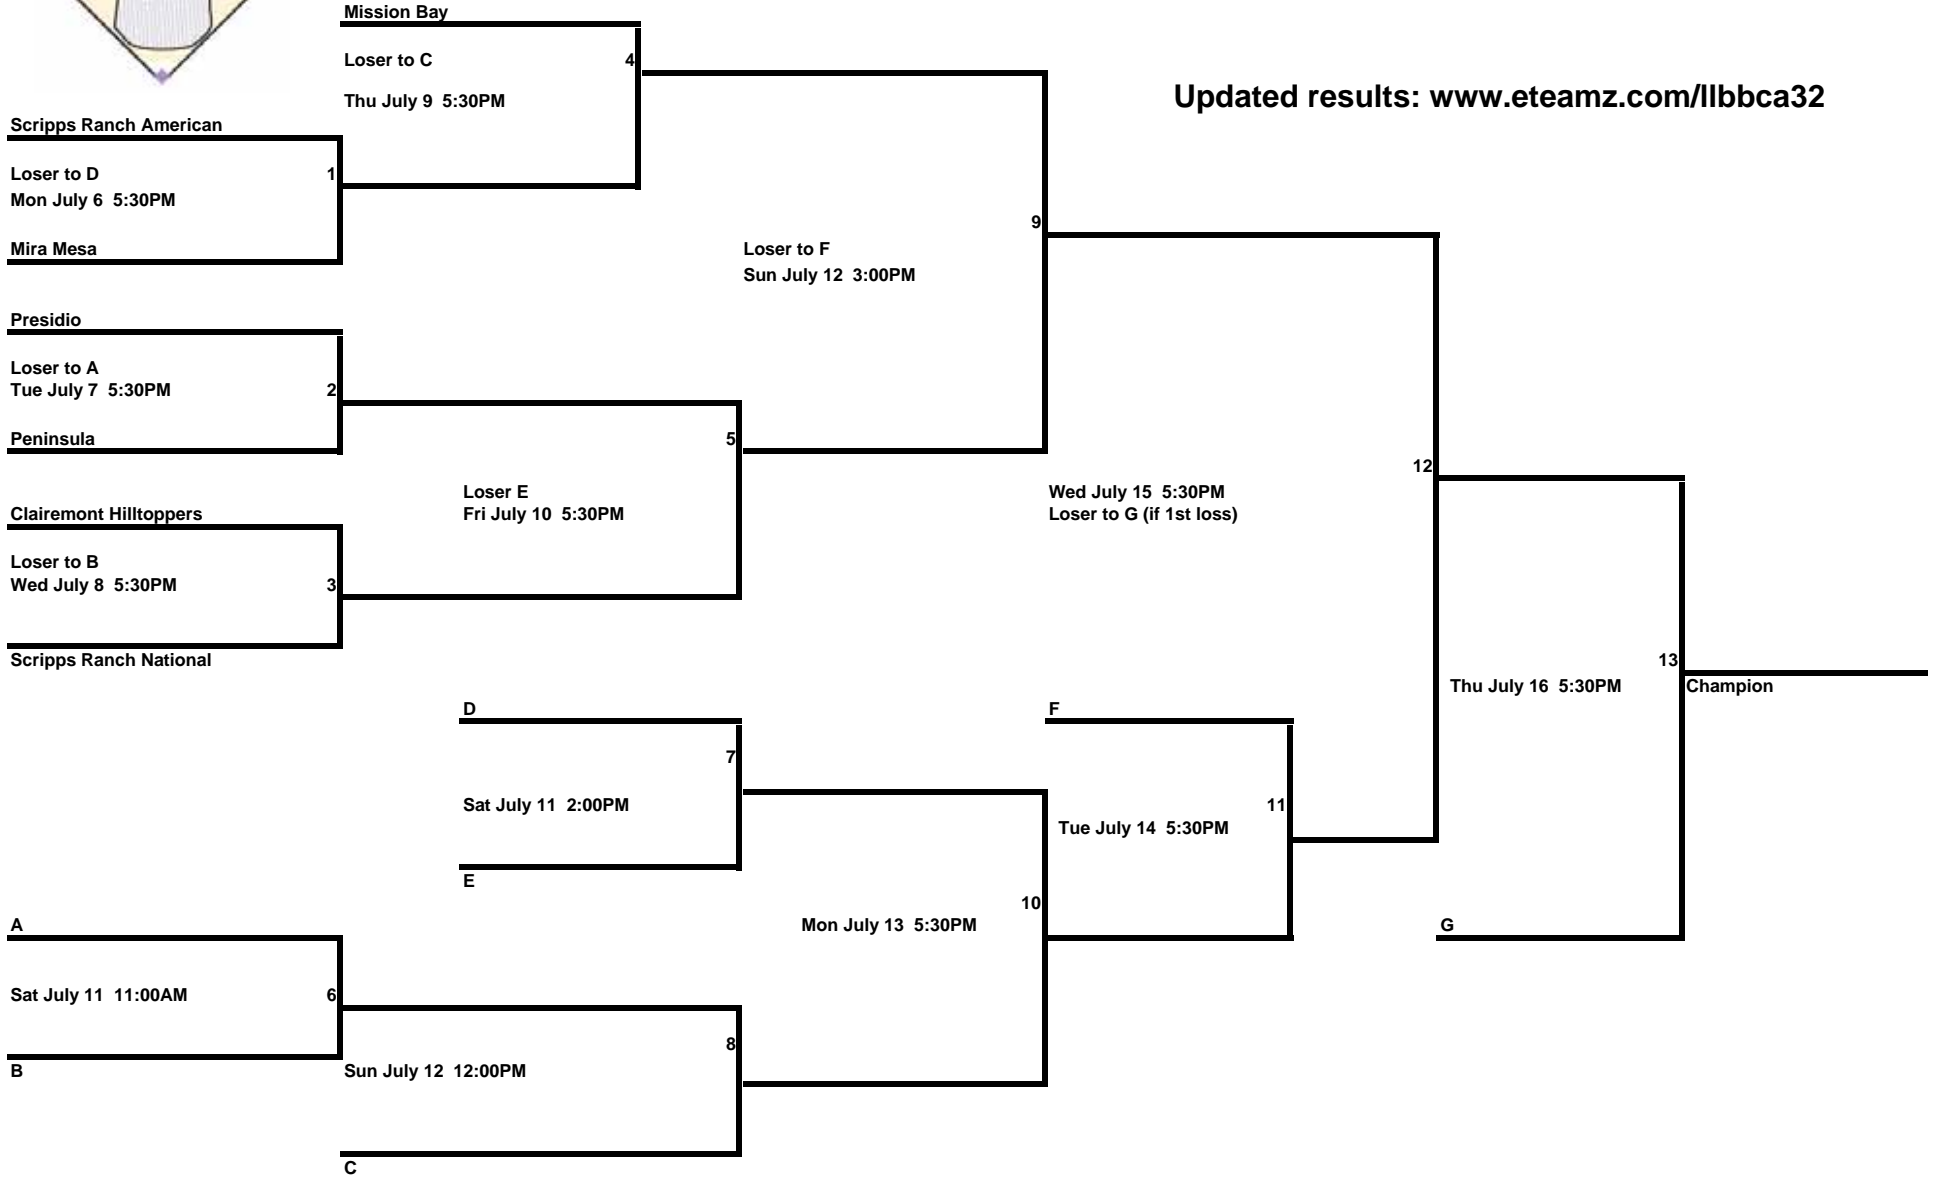

2009 Big League District All Stars
Hosted by: University Little League
405-32-15
July 1 - July 3, 2009

Approved 6/02/08 by Lisa LaPage

Updated results: www.eteamz.com/llbbca32

Best two out of three.

University City Big League fields are located on Governor Dr
Exit Governor Drive West from I-805
The fields are on the North Side of the Street