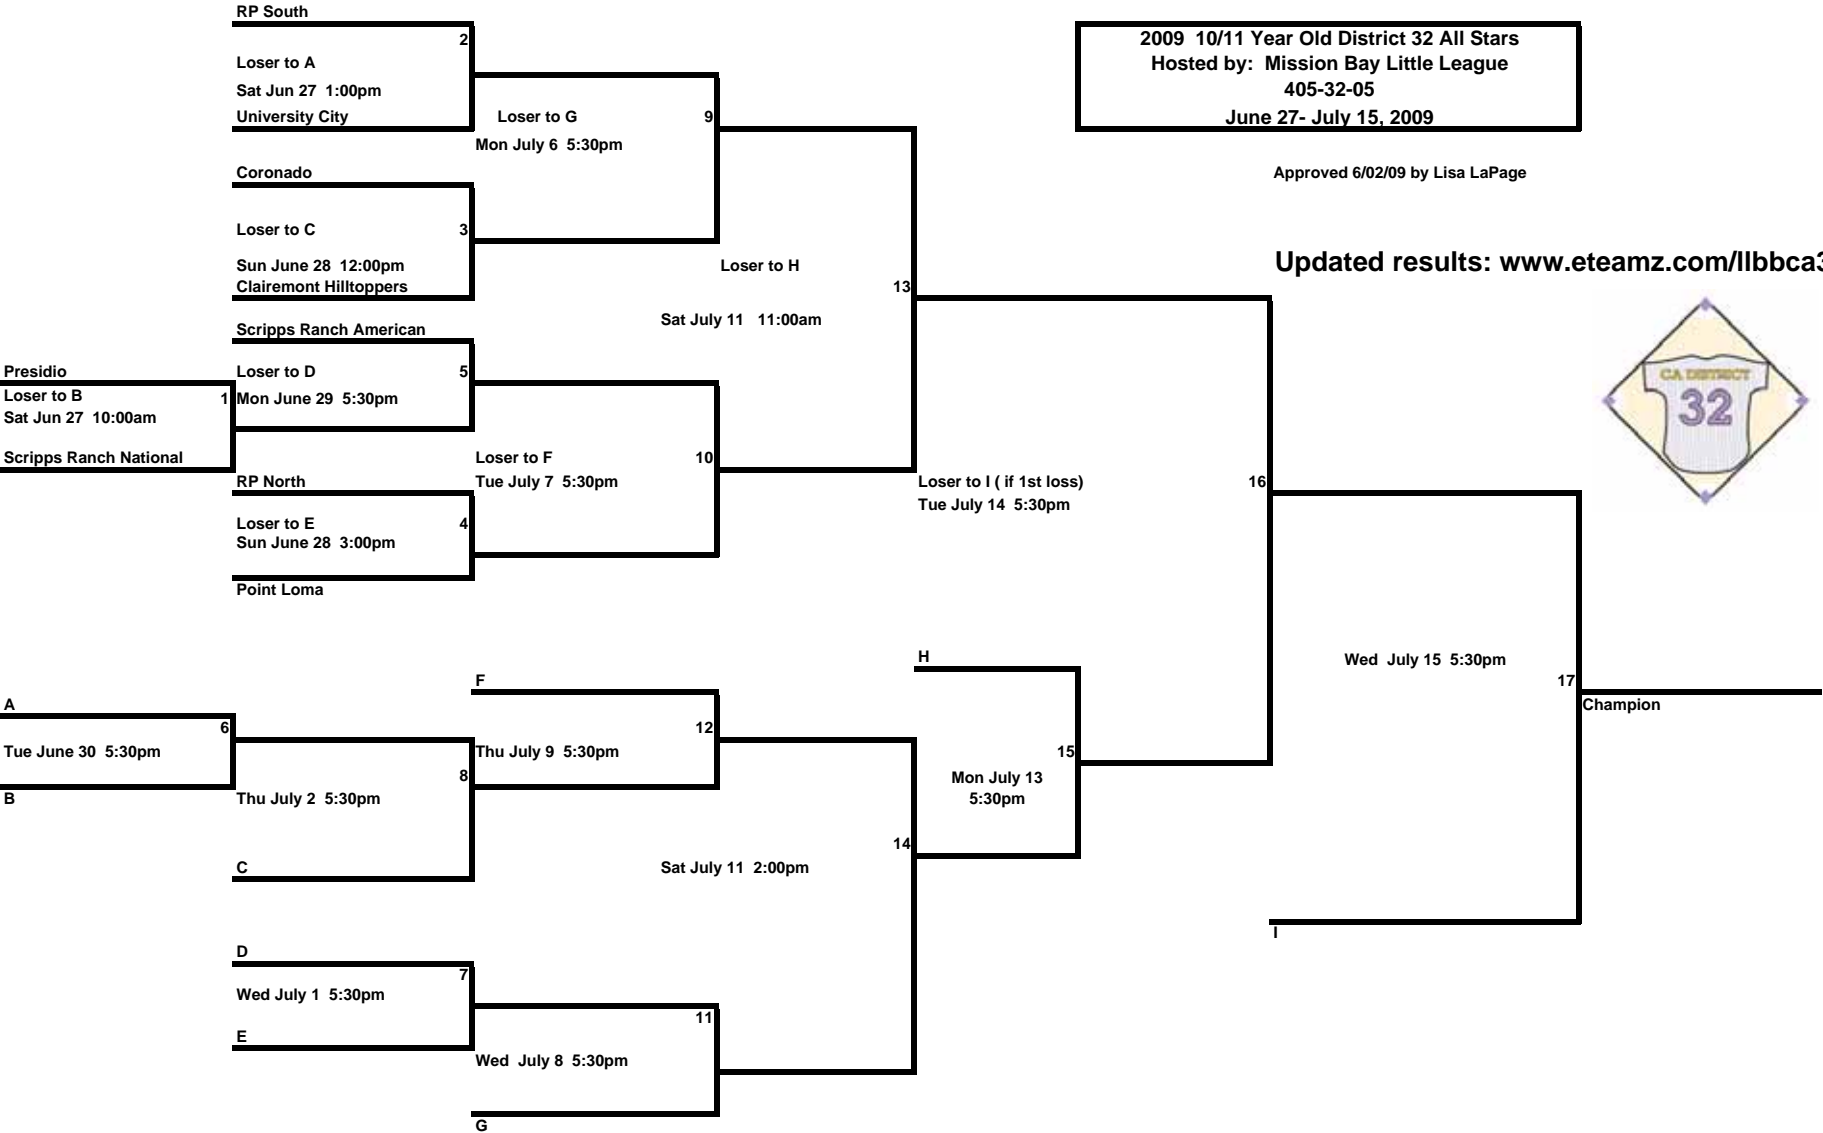

2009 10/11 Year Old District 32 All Stars
Hosted by: Mission Bay Little League
405-32-05
June 27- July 15, 2009

Approved 6/02/09 by Lisa LaPage

Updated results: www.eteamz.com/llbca32