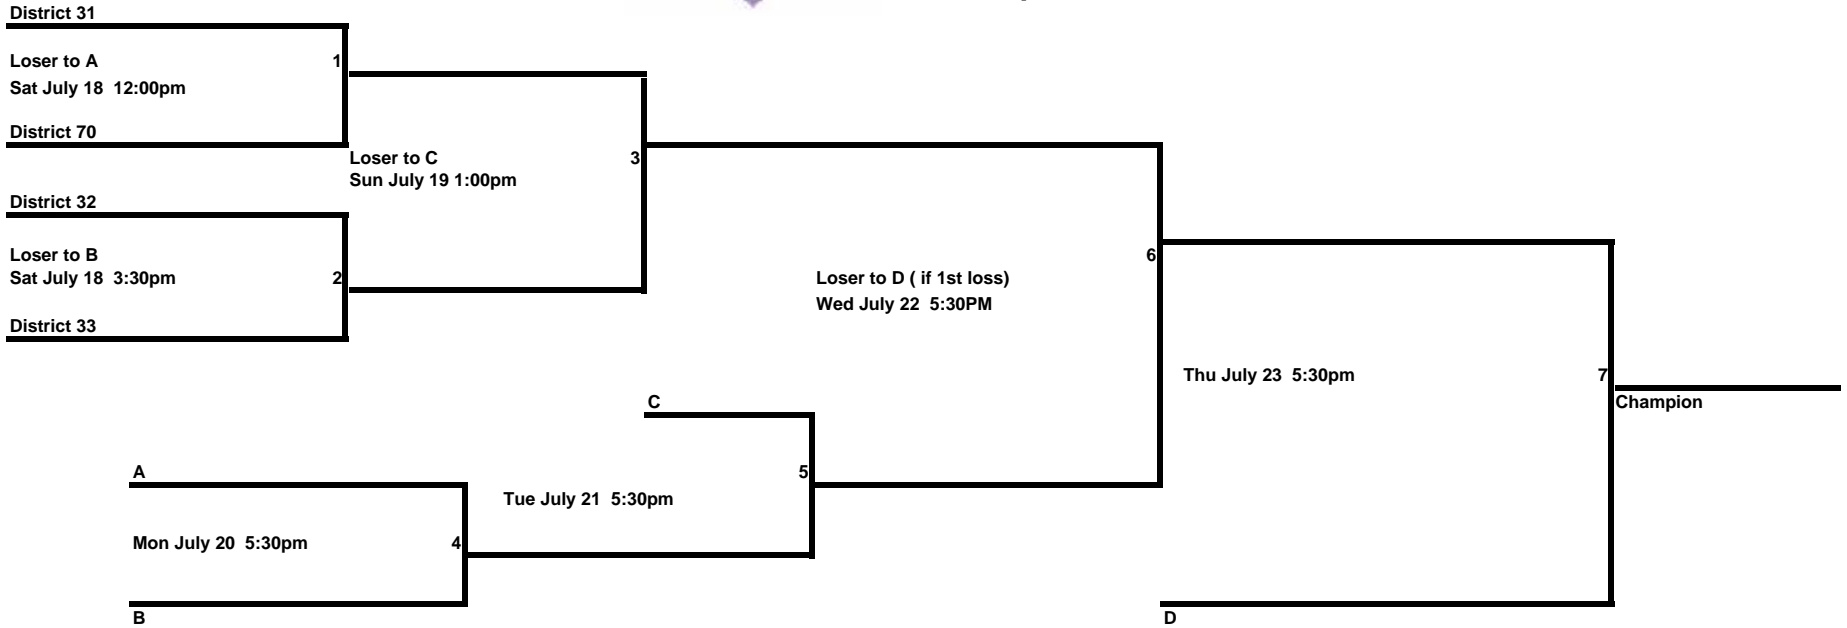

Approved 6/02/09 by Lisa LaPage

Updated results: www.eteamz.com/lbbca32