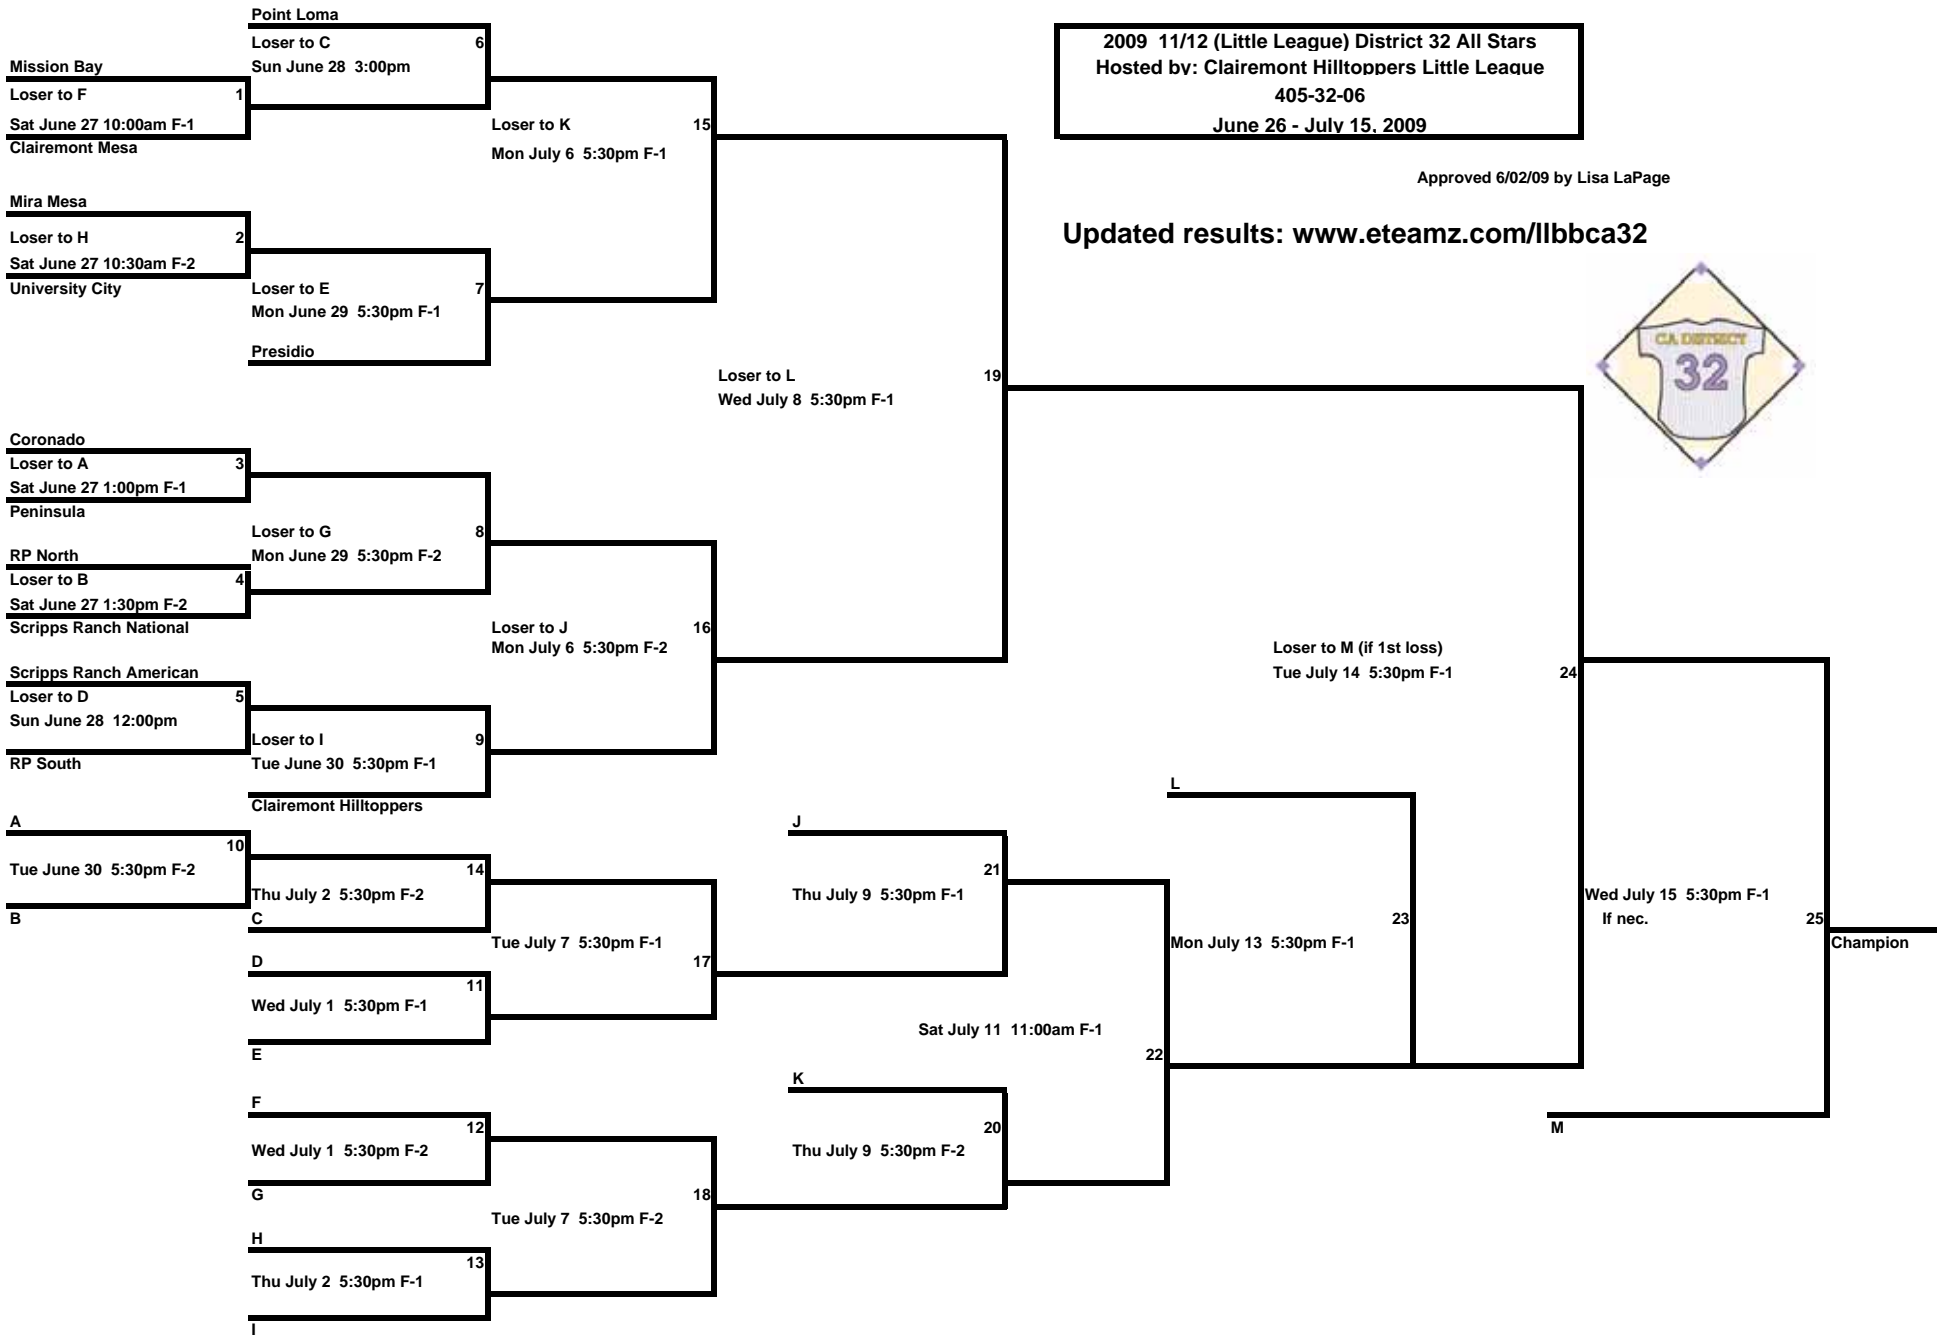

2009 11/12 (Little League) District 32 All Stars
Hosted by: Clairemont Hilltoppers Little League
405-32-06
June 26 - July 15, 2009

Approved 6/02/09 by Lisa LaPage

Updated results: www.eteamz.com/llbbca32