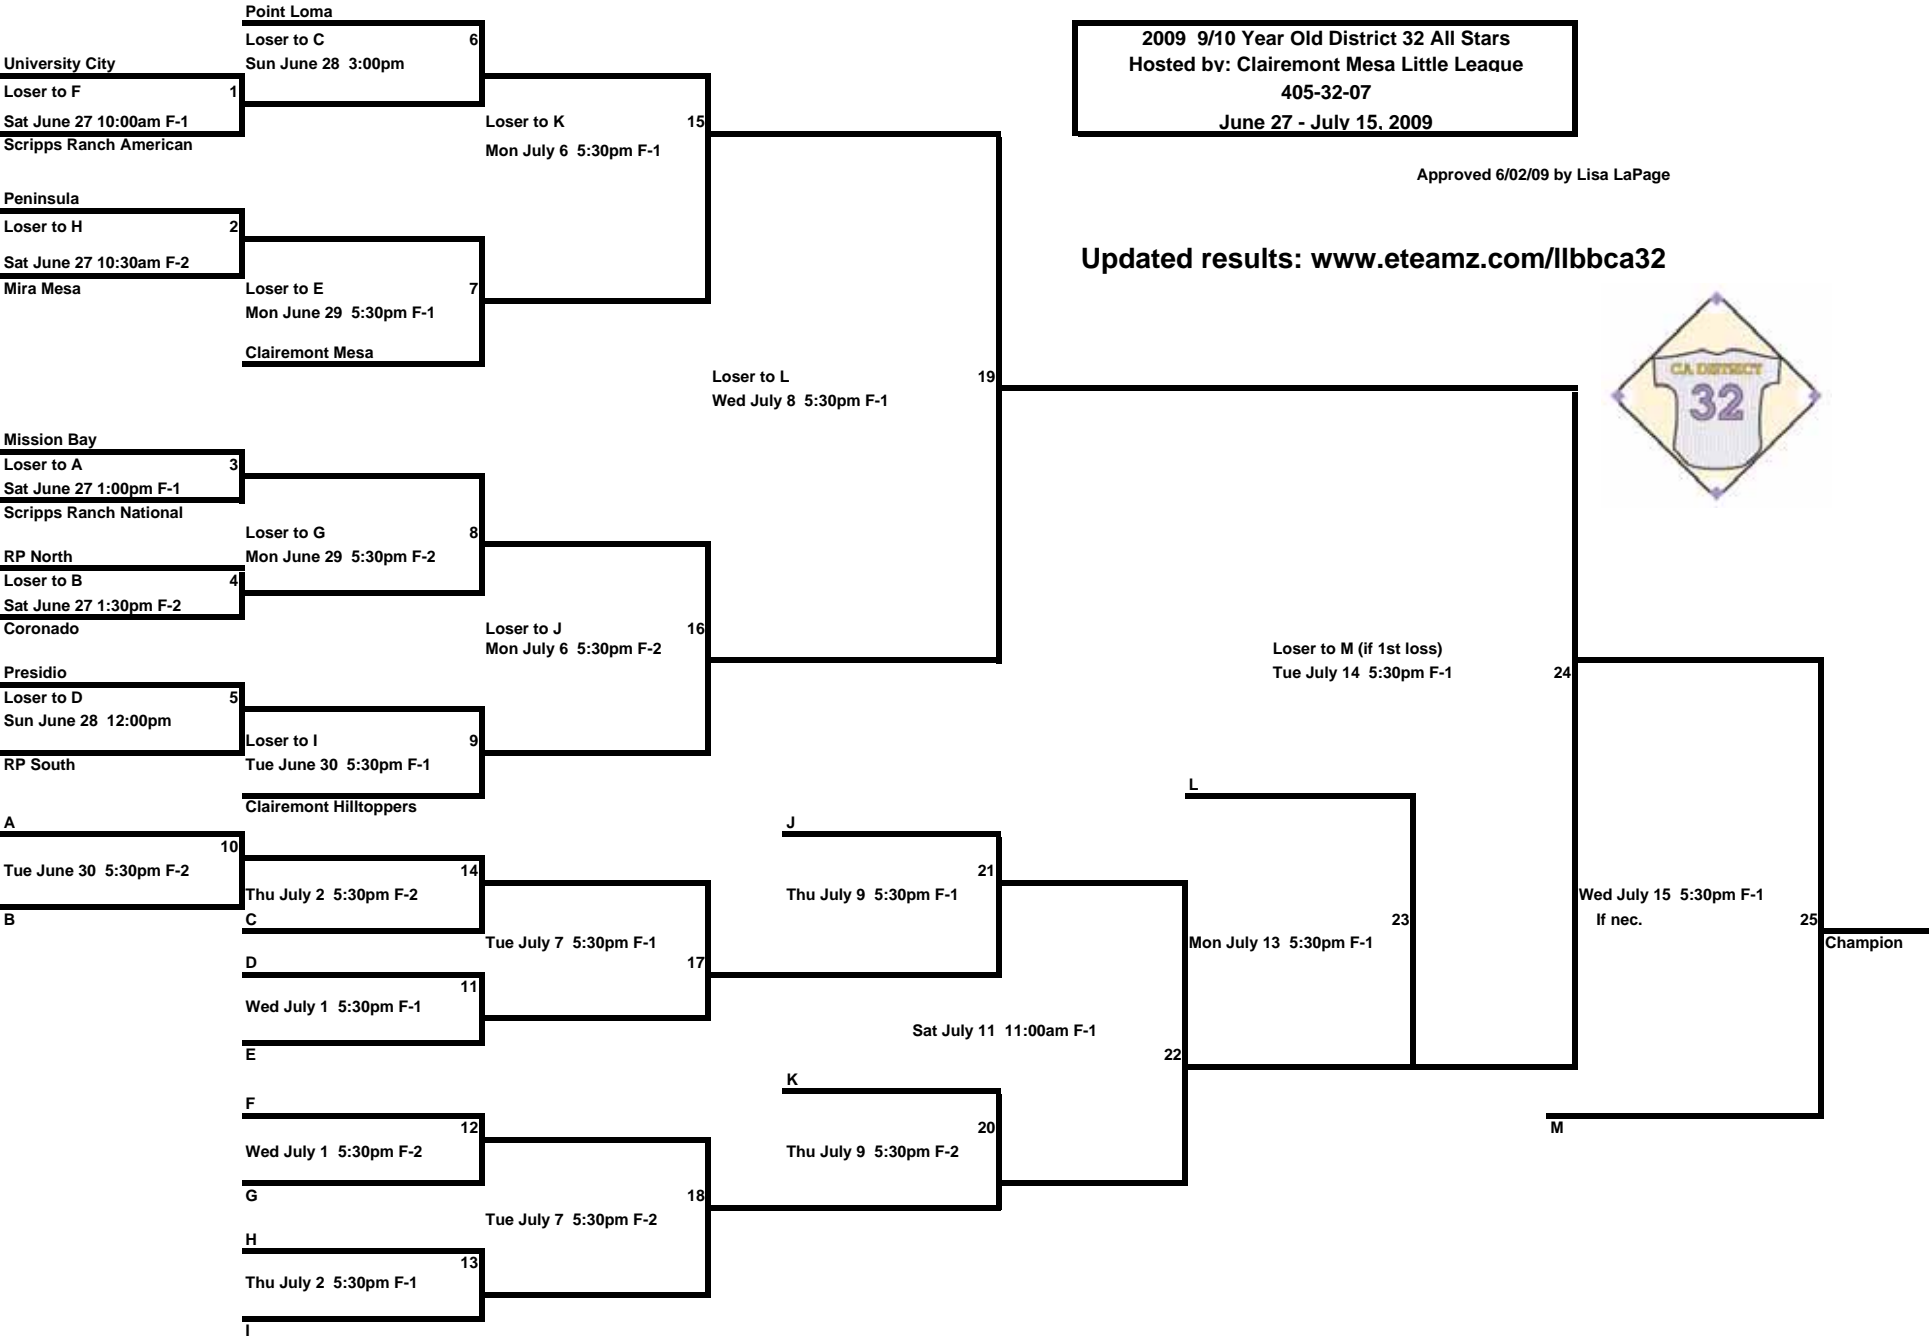

2009 9/10 Year Old District 32 All Stars
Hosted by: Clairemont Mesa Little League
405-32-07
June 27 - July 15, 2009

Approved 6/02/09 by Lisa LaPage

Updated results: www.eteamz.com/llbbca32