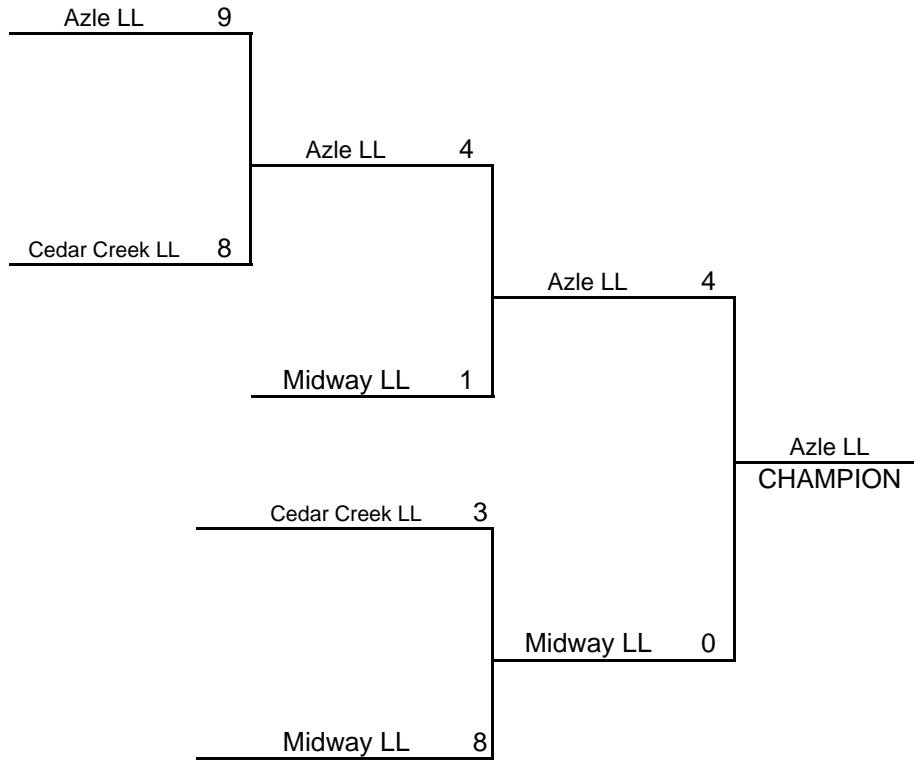

Tournament
Director

Ben Perry
254-709-1916
bperry@sunbeltinsurance.com

Host
Midway
Little
League

900
Panther Way
Hewitt, Texas
76643

Section 2 10/11yr Old Softball Tournament 2009

2009

10-11 Girls

Section 2