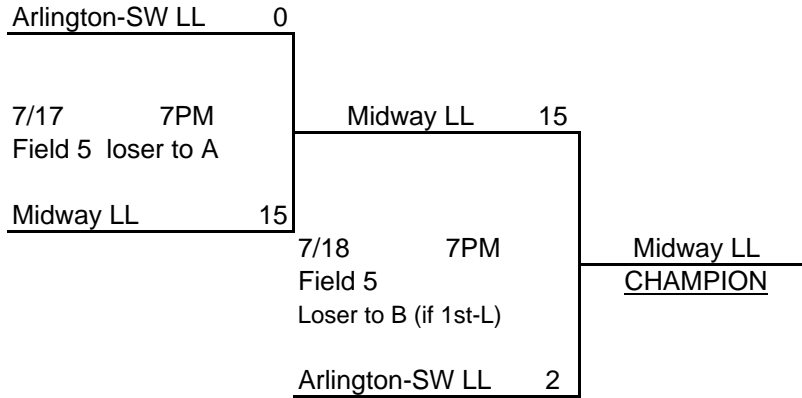

Tournament
Director

Ben Perry
254-709-1916
bperry@sunbeltinsurance.com

Host
Midway
Little
League

900
Panther Way
Hewitt, Texas
76643

Section 2 10/11yr Old Softball Tournament 2009

2009

10-11 Girls

Section 2

Tournament

Tournament
Director

Ben Perry
254-709-1916
[bperry@sunbelt
insurance.com](mailto:bperry@sunbeltinsurance.com)

Host

Midway
Little League
900
Panther Way
Hewitt, Texas
75043

2009

Section

2