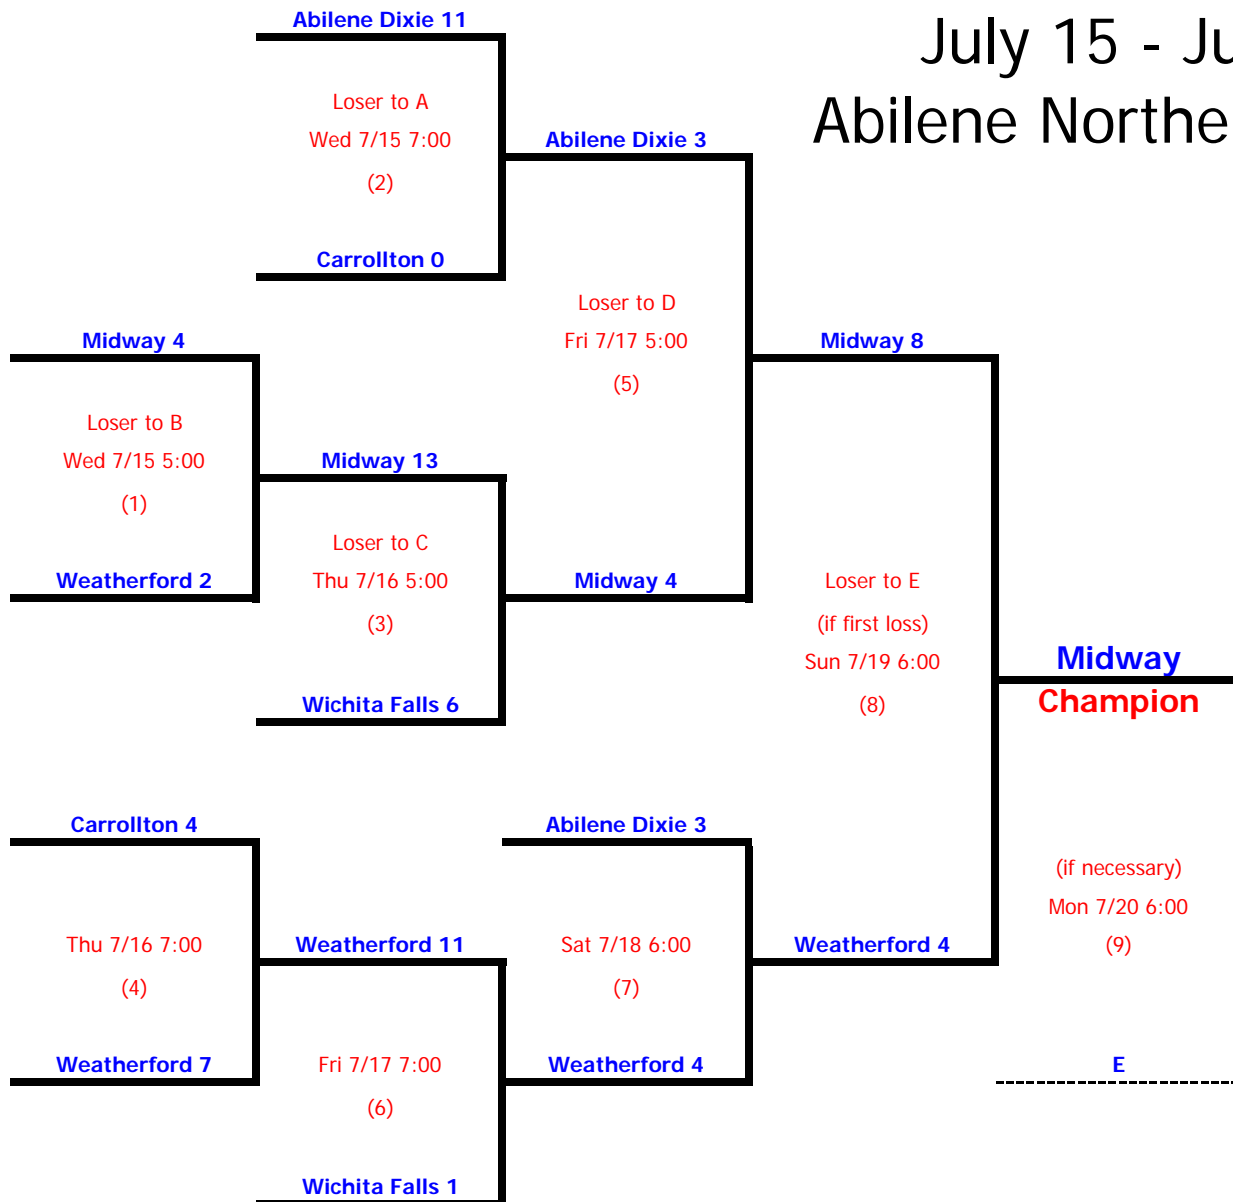

Texas West Section 2 **9-10 Year Old** July 15 - July 20, 2009 Wichita Falls Little League

District 5	Abilene area
District 6	Wichita Falls area
District 7	Fort Worth area
District 8	Dallas area
District 9	Waco area

Texas West Section 2 Little League (11-12)

July 15 - July 20, 2009

Abilene Northern Little League

District 5	Abilene area
District 6	Wichita Falls area
District 7	Fort Worth area
District 8	Dallas area
District 9	Waco area