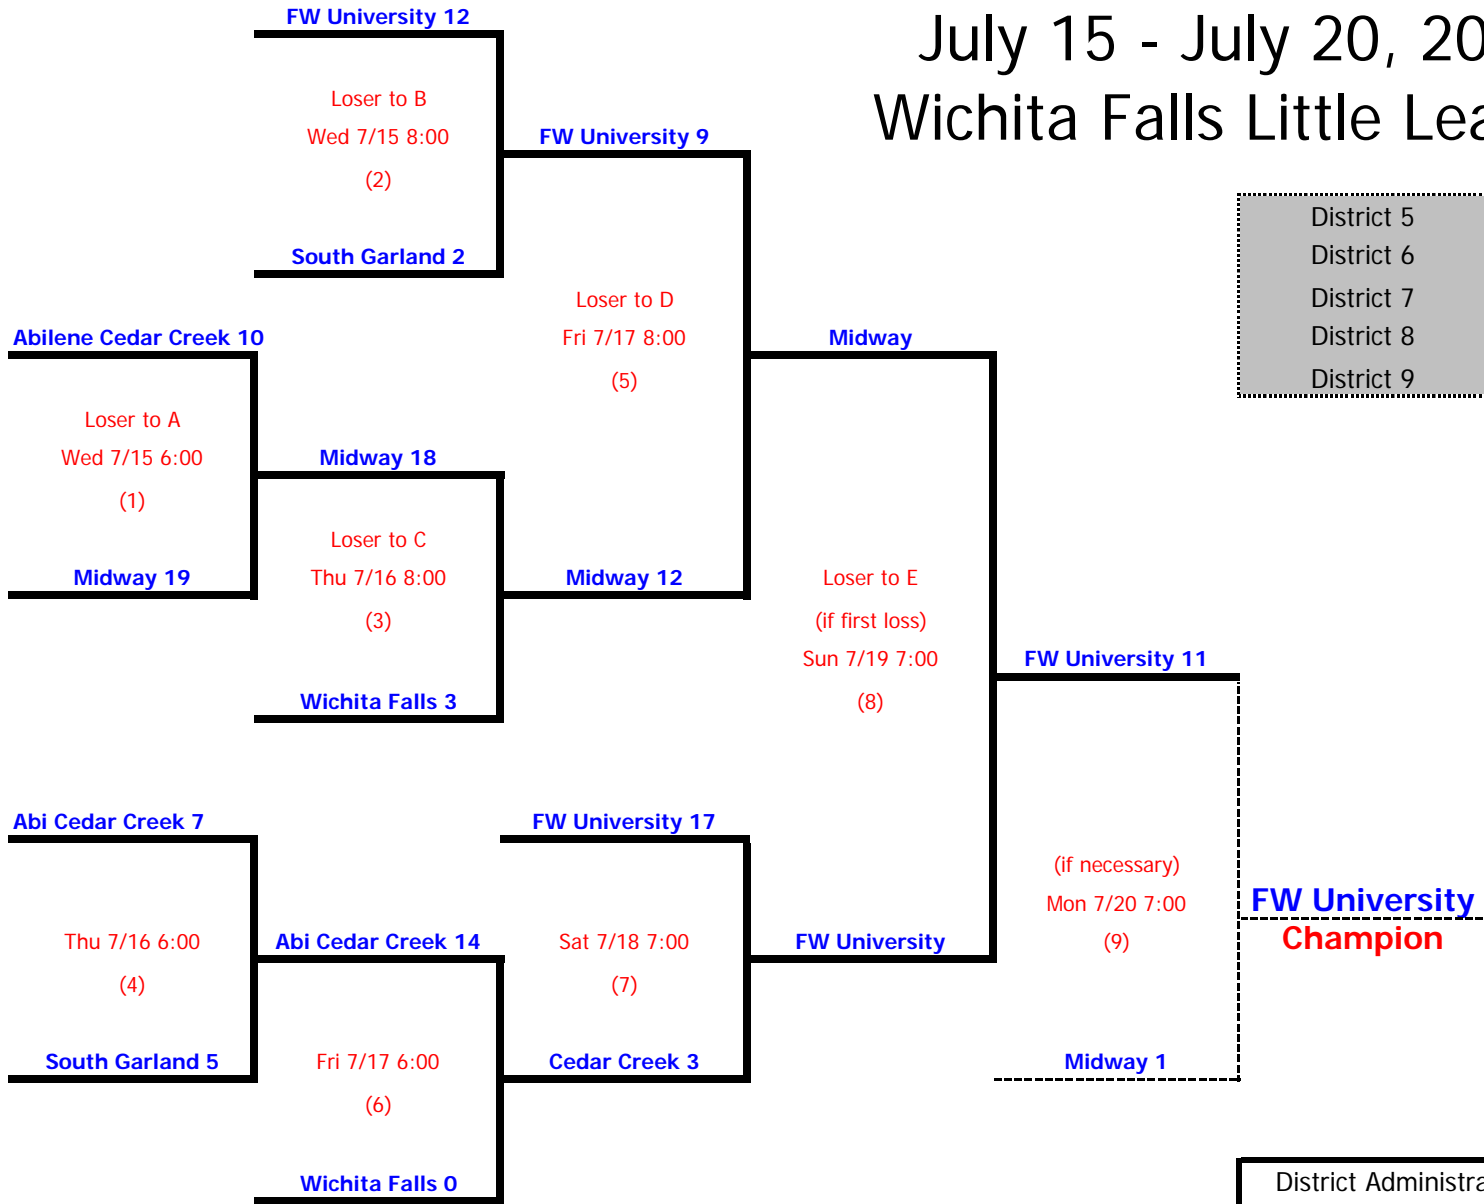

Texas West Section 2 **9-10 Year Old** July 15 - July 20, 2009 Wichita Falls Little League

District 5	Abilene area
District 6	Wichita Falls area
District 7	Fort Worth area
District 8	Dallas area
District 9	Waco area

Texas West Section 2 Little League (11-12)

July 15 - July 20, 2009

Abilene Northern Little League

District 5	Abilene area
District 6	Wichita Falls area
District 7	Fort Worth area
District 8	Dallas area
District 9	Waco area