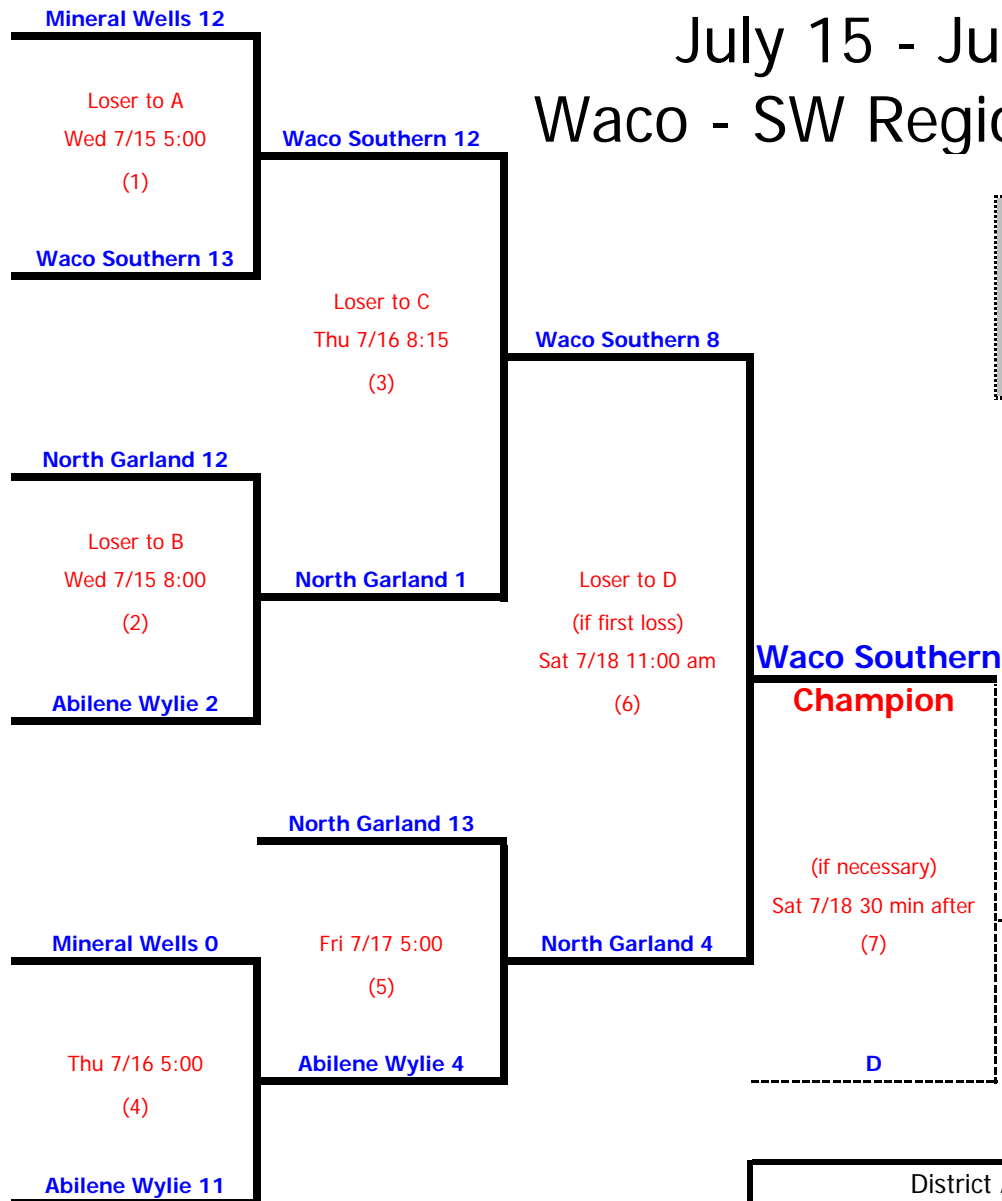

Texas West Section 2 Junior League

July 15 - July 18, 2009

Waco - SW Region Headquarters

District 5	Abilene area
District 6	Wichita Falls area
District 7	Fort Worth area
District 8	Dallas area
District 9	Waco area

District Administrator - Gary McCully
Email - garmac1951@aol.com
Phone - (254)644-1112
Website - <http://www.texasdistrict9littleleague.org/>
Updated - 07/18/09