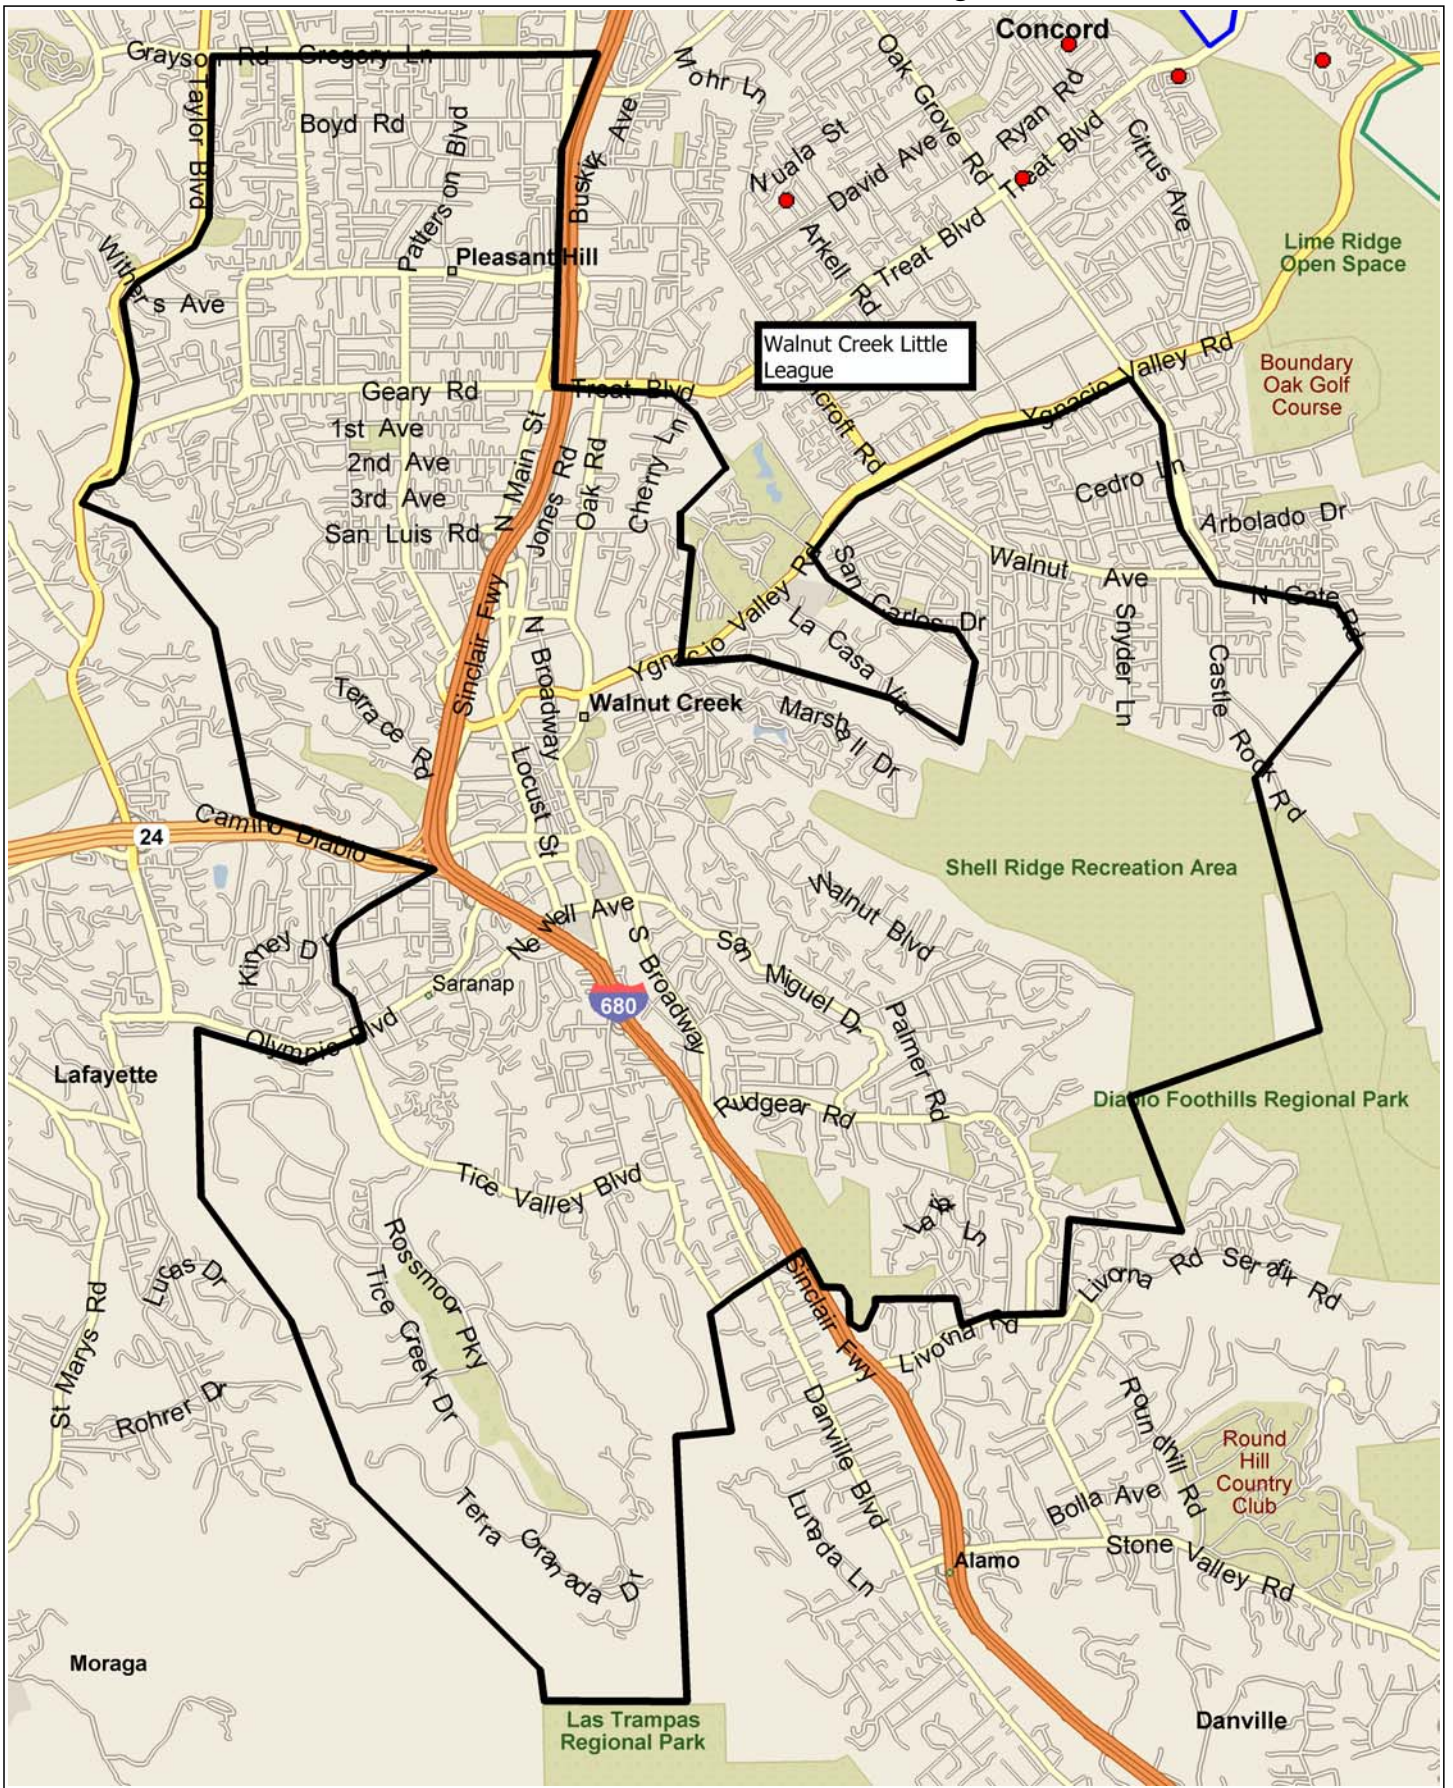

Calif D4 Walnut Creek Little League

0 mi 0.5 1 1.5 2 2.5